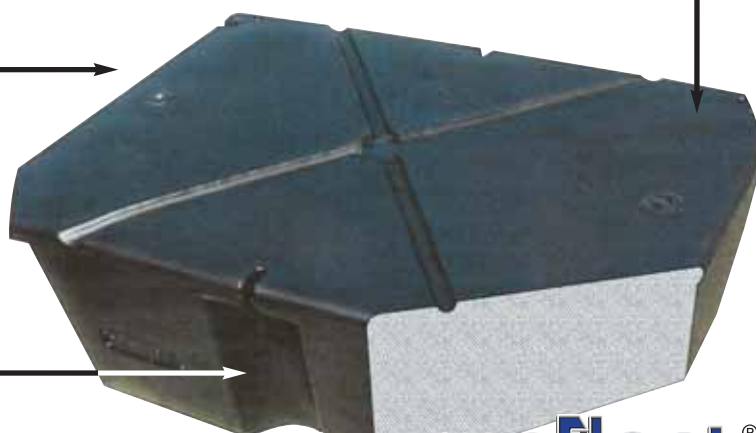

permafloat®

ENCAPSULATED DOCK FLOTATION DIVISION OF CELLOFOAM®

Manufacturing Quality Marine Supplies for over 40 years

PERMAFLOAT® Float Drums Will Provide Long Lasting, Carefree Flotation For Any Floating Dock System. Commercial or Residential

Rugged, Seamless
Rotationally Molded
Encasement

Thick Mounting Flange
for More Stability and
Strength

Designed for Easy
Tool Access

Ribbed for More Strength to Withstand
Wave Action and Resist Impact

permafloat®
DIVISION OF CELLOFOAM®

PROTECT YOUR INVESTMENT

- Heavy Duty Post Bumpers
- Vinyl Rub Rail
- Corner Bumpers
- Dock Wheels/Rollers

DOCK ACCESSORIES

- Aluminum Swim Ladders
- Tie Cletes
- Galvanized Cable
- Concrete Decking
- Resist Oil, Gas, Marine Life and Salt Water
- Installs Quickly to Steel, Aluminum or Wood
- Moulded Mounting Slots and Pilot Holes
- Mounting Hardware Available
- Maintenance Free
- 31 Sizes
- Volume Discounts