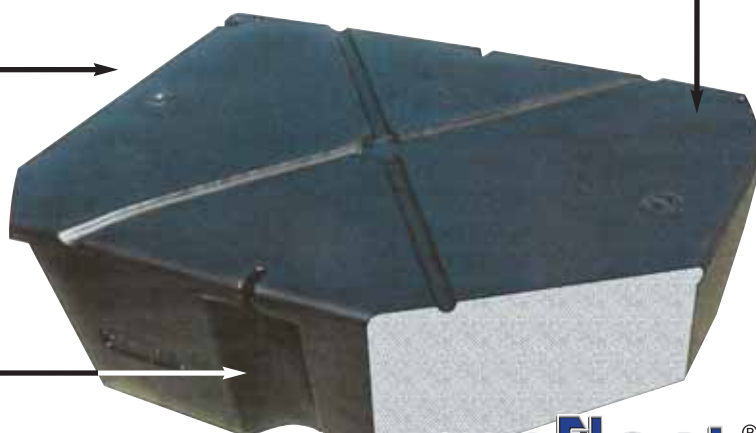

permafloat[®]

ENCAPSULATED DOCK FLOTATION DIVISION OF CELLOFOAM[®]

Manufacturing Quality Marine Supplies for over 40 years

PERMAFLOAT[®] Float Drums Will Provide Long Lasting, Carefree Flotation For Any Floating Dock System. Commercial or Residential

Rugged, Seamless
Rotationally Molded
Encasement

Thick Mounting Flange
for More Stability and
Strength

Designed for Easy
Tool Access

Ribbed for More Strength to Withstand
Wave Action and Resist Impact

permafloat[®]
DIVISION OF CELLOFOAM[®]

PROTECT YOUR INVESTMENT

- Heavy Duty Post Bumpers
- Vinyl Rub Rail
- Corner Bumpers
- Dock Wheels/Rollers

DOCK ACCESSORIES

- Aluminum Swim Ladders
- Tie Cletes
- Galvanized Cable
- Concrete Decking
- Resist Oil, Gas, Marine Life and Salt Water
- Installs Quickly to Steel, Aluminum or Wood
- Moulded Mounting Slots and Pilot Holes
- Mounting Hardware Available
- Maintenance Free
- 31 Sizes
- Volume Discounts